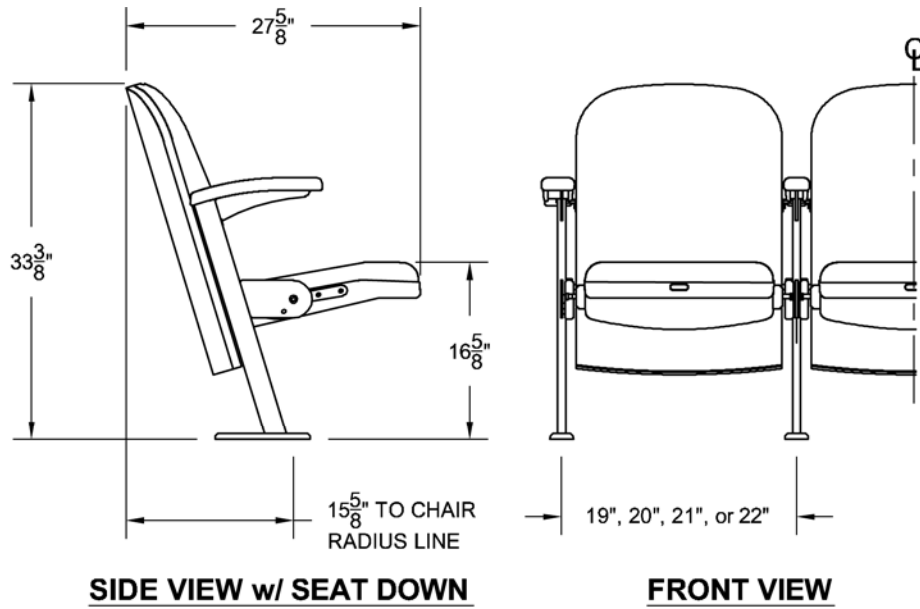

Figure 1 – Lyric D1 Front, Side, and Plan Views

(This model has inner-upholstered seat and back cushions with outer injection-molded seat cover and veneered plywood outer back panel and curved wood armrests.)

SIDE VIEW w/ SEAT DOWN

FRONT VIEW

SIDE VIEW w/ SEAT UP

PLAN VIEW

Figure 3 – Lyric D4 Front, Side, and Plan Views

(This model has inner-upholstered seat and back cushions with outer injection-molded covers and curved polyethylene armrests.)

SIDE VIEW w/ SEAT DOWN

FRONT VIEW

SIDE VIEW w/ SEAT UP

PLAN VIEW

Figure 4 - Lyric Seating Layout Dimensions

CENTER-TO-CENTER DIMENSIONS ARE 19", 20", 21", OR 22".

* DIMENSION SHOW IS FOR D4 MODEL; DIMENSION FOR D1 MODEL IS 15-5/8".

** DIMENSION SHOW IS FOR D4 MODEL; DIMENSION FOR D1 MODEL IS 27-5/8".

Figure 5 - Lyric – Floor Mounting Details