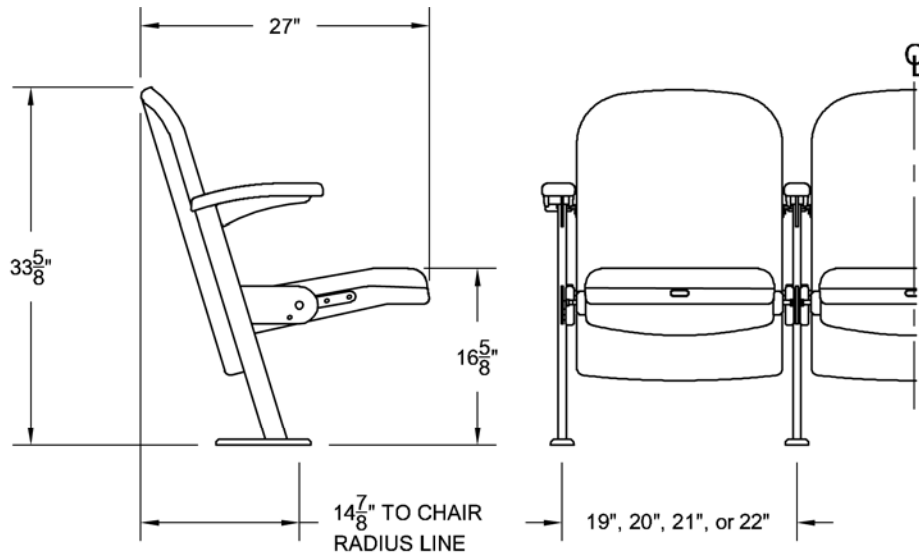

Figure 2 – Lyric D1 Front, Side, and Plan Views

(This model has inner-upholstered seat and back cushions with outer injection-molded seat cover and veneered plywood outer back panel and flat wood armrests.)

SIDE VIEW w/ SEAT DOWN

FRONT VIEW

SIDE VIEW w/ SEAT UP

PLAN VIEW

Figure 3 – Lyric D4 Front, Side, and Plan Views

(This model has inner-upholstered seat and back cushions with outer injection-molded covers and curved polyethylene armrests.)

SIDE VIEW w/ SEAT DOWN

FRONT VIEW

SIDE VIEW w/ SEAT UP

PLAN VIEW

Figure 4 - Lyric Seating Layout Dimensions

CENTER-TO-CENTER DIMENSIONS ARE 19", 20", 21", OR 22".

* DIMENSION SHOW IS FOR D4 MODEL; DIMENSION FOR D1 MODEL IS 15-5/8".

** DIMENSION SHOW IS FOR D4 MODEL; DIMENSION FOR D1 MODEL IS 27-5/8".

Figure 5 - Lyric – Floor Mounting Details