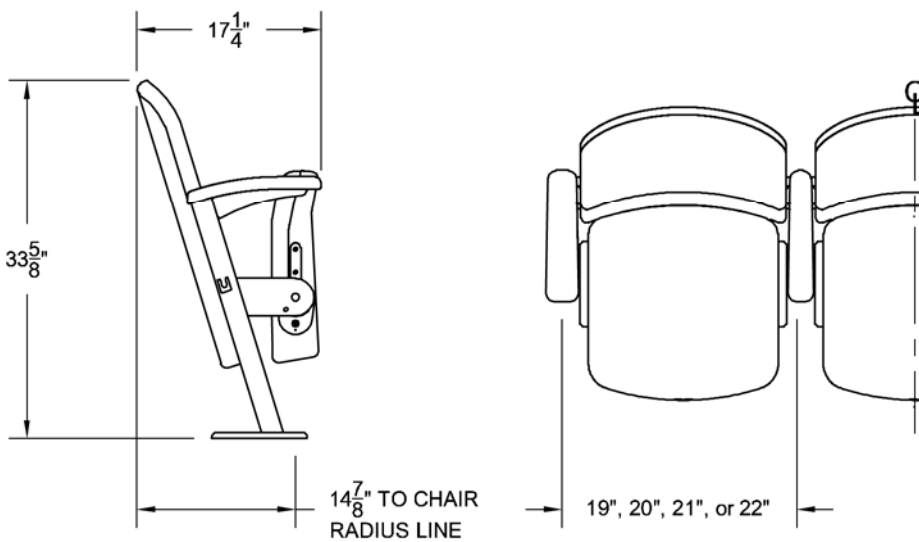

SIDE VIEW w/ SEAT DOWN

FRONT VIEW

SIDE VIEW w/ SEAT UP

PLAN VIEW

Figure 3 – Lyric D4 Front, Side, and Plan Views

(This model has inner-upholstered seat and back cushions with outer injection-molded covers and curved polyethylene armrests.)

SIDE VIEW w/ SEAT DOWN

FRONT VIEW

SIDE VIEW w/ SEAT UP

PLAN VIEW

Figure 4 - Lyric Seating Layout Dimensions

CENTER-TO-CENTER DIMENSIONS ARE 19", 20", 21", OR 22".

* DIMENSION SHOW IS FOR D4 MODEL; DIMENSION FOR D1 MODEL IS 15-5/8".

** DIMENSION SHOW IS FOR D4 MODEL; DIMENSION FOR D1 MODEL IS 27-5/8".

Figure 5 - Lyric – Floor Mounting Details