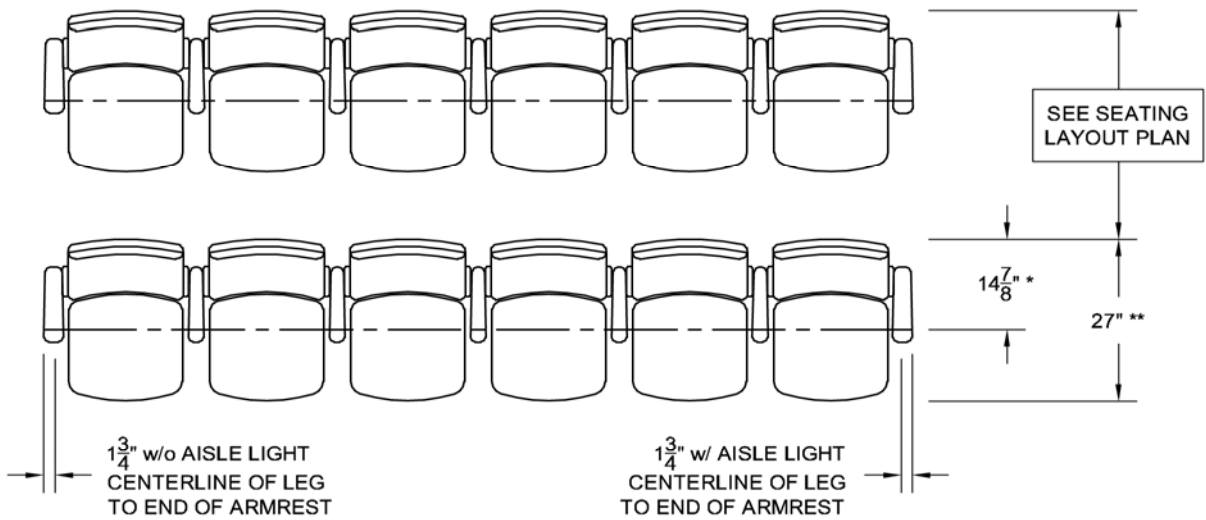

SIDE VIEW w/ SEAT DOWN

FRONT VIEW

SIDE VIEW w/ SEAT UP

PLAN VIEW

Figure 3 – Lyric D4 Front, Side, and Plan Views

(This model has inner-upholstered seat and back cushions with outer injection-molded covers and curved polyethylene armrests.)

SIDE VIEW w/ SEAT DOWN

FRONT VIEW

SIDE VIEW w/ SEAT UP

PLAN VIEW

Figure 4 - Lyric Seating Layout Dimensions

CENTER-TO-CENTER DIMENSIONS ARE 19", 20", 21", OR 22".

* DIMENSION SHOW IS FOR D4 MODEL; DIMENSION FOR D1 MODEL IS 15-5/8".

** DIMENSION SHOW IS FOR D4 MODEL; DIMENSION FOR D1 MODEL IS 27-5/8".

Figure 5 - Lyric – Floor Mounting Details