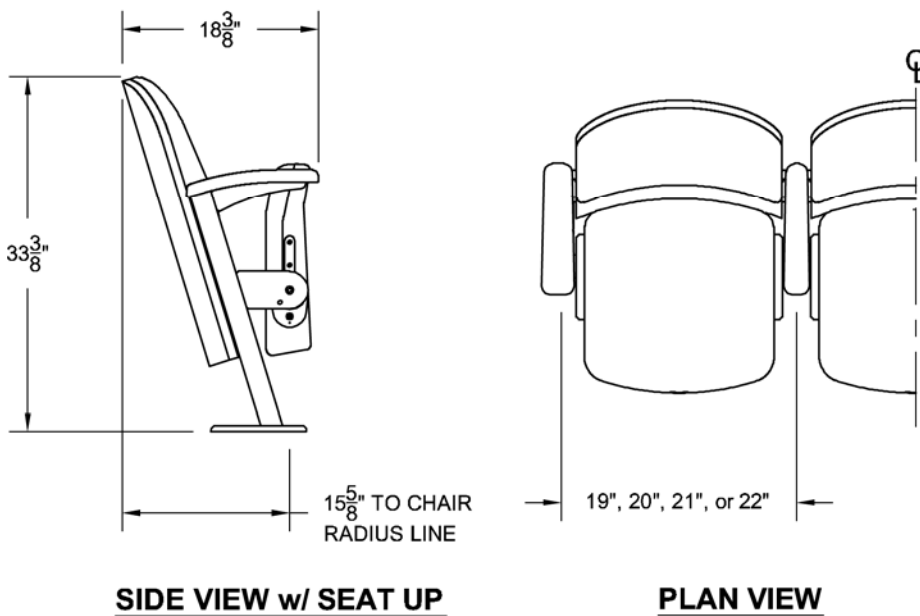

Figure 1 – Lyric D1 Front, Side, and Plan Views

(This model has inner-upholstered seat and back cushions with outer injection-molded seat cover and veneered plywood outer back panel and curved wood armrests.)

SIDE VIEW w/ SEAT DOWN

FRONT VIEW

SIDE VIEW w/ SEAT UP

PLAN VIEW

Figure 3 – Lyric D4 Front, Side, and Plan Views

(This model has inner-upholstered seat and back cushions with outer injection-molded covers and curved polyethylene armrests.)

SIDE VIEW w/ SEAT DOWN

FRONT VIEW

SIDE VIEW w/ SEAT UP

PLAN VIEW

Figure 4 - Lyric Seating Layout Dimensions

CENTER-TO-CENTER DIMENSIONS ARE 19", 20", 21", OR 22".

* DIMENSION SHOW IS FOR D4 MODEL; DIMENSION FOR D1 MODEL IS 15-5/8".

** DIMENSION SHOW IS FOR D4 MODEL; DIMENSION FOR D1 MODEL IS 27-5/8".

Figure 5 - Lyric – Floor Mounting Details