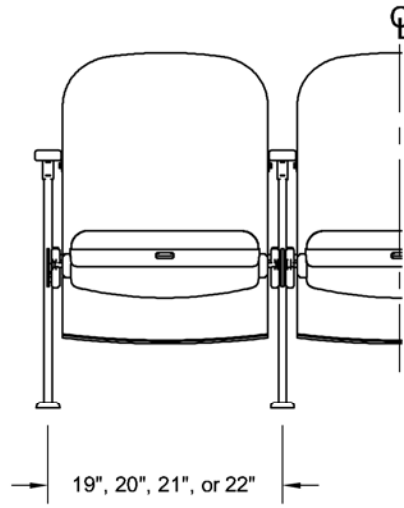

Figure 1 – Lyric D1 Front, Side, and Plan Views

(This model has inner-upholstered seat and back cushions with outer injection-molded seat cover and veneered plywood outer back panel and curved wood armrests.)

SIDE VIEW w/ SEAT DOWN

FRONT VIEW

SIDE VIEW w/ SEAT UP

PLAN VIEW

Figure 3 – Lyric D4 Front, Side, and Plan Views

(This model has inner-upholstered seat and back cushions with outer injection-molded covers and curved polyethylene armrests.)

SIDE VIEW w/ SEAT DOWN

FRONT VIEW

SIDE VIEW w/ SEAT UP

PLAN VIEW

Figure 4 - Lyric Seating Layout Dimensions

CENTER-TO-CENTER DIMENSIONS ARE 19", 20", 21", OR 22".

* DIMENSION SHOW IS FOR D4 MODEL; DIMENSION FOR D1 MODEL IS 15-5/8".

** DIMENSION SHOW IS FOR D4 MODEL; DIMENSION FOR D1 MODEL IS 27-5/8".

Figure 5 - Lyric – Floor Mounting Details