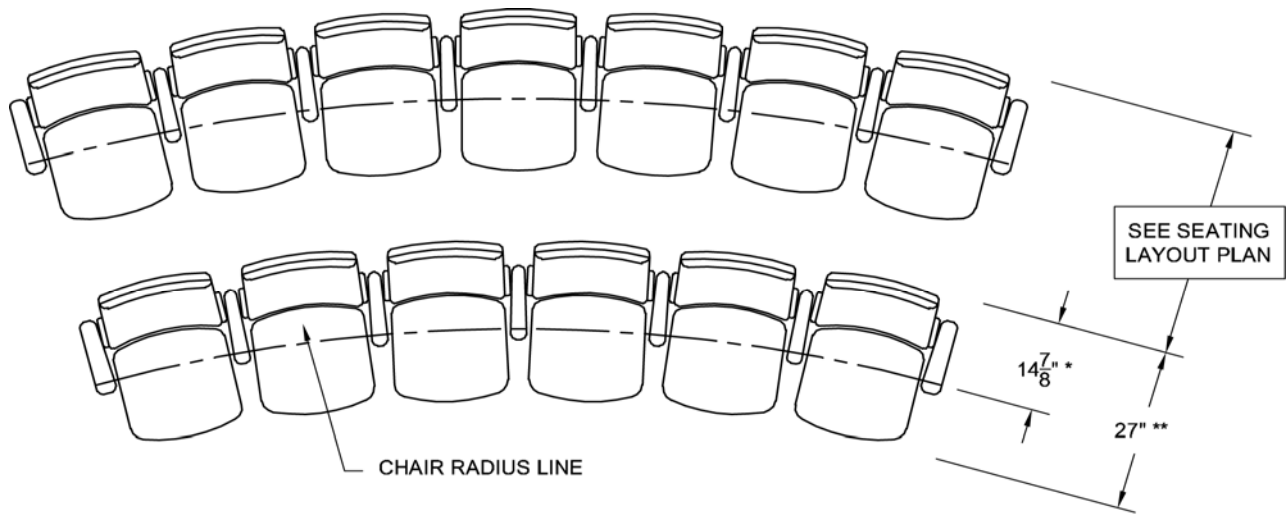

SIDE VIEW w/ SEAT DOWN

FRONT VIEW

SIDE VIEW w/ SEAT UP

PLAN VIEW

Figure 3 – Lyric D4 Front, Side, and Plan Views

(This model has inner-upholstered seat and back cushions with outer injection-molded covers and curved polyethylene armrests.)

SIDE VIEW w/ SEAT DOWN

FRONT VIEW

SIDE VIEW w/ SEAT UP

PLAN VIEW

Figure 4 - Lyric Seating Layout Dimensions

CENTER-TO-CENTER DIMENSIONS ARE 19", 20", 21", OR 22".

* DIMENSION SHOW IS FOR D4 MODEL; DIMENSION FOR D1 MODEL IS 15-5/8".

** DIMENSION SHOW IS FOR D4 MODEL; DIMENSION FOR D1 MODEL IS 27-5/8".

Figure 5 - Lyric – Floor Mounting Details