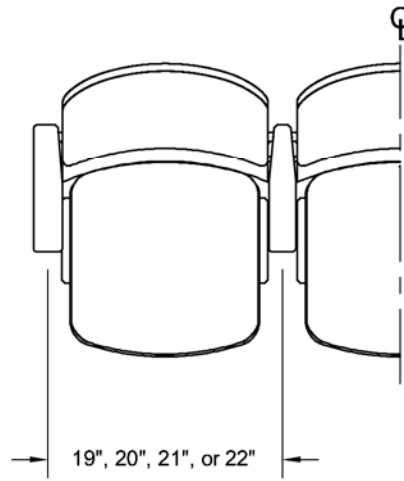

Figure 2 – Lyric D1 Front, Side, and Plan Views

(This model has inner-upholstered seat and back cushions with outer injection-molded seat cover and veneered plywood outer back panel and flat wood armrests.)

SIDE VIEW w/ SEAT DOWN

FRONT VIEW

SIDE VIEW w/ SEAT UP

PLAN VIEW

Figure 3 – Lyric D4 Front, Side, and Plan Views

(This model has inner-upholstered seat and back cushions with outer injection-molded covers and curved polyethylene armrests.)

SIDE VIEW w/ SEAT DOWN

FRONT VIEW

SIDE VIEW w/ SEAT UP

PLAN VIEW

Figure 4 - Lyric Seating Layout Dimensions

CENTER-TO-CENTER DIMENSIONS ARE 19", 20", 21", OR 22".

* DIMENSION SHOW IS FOR D4 MODEL; DIMENSION FOR D1 MODEL IS 15-5/8".

** DIMENSION SHOW IS FOR D4 MODEL; DIMENSION FOR D1 MODEL IS 27-5/8".

Figure 5 - Lyric – Floor Mounting Details