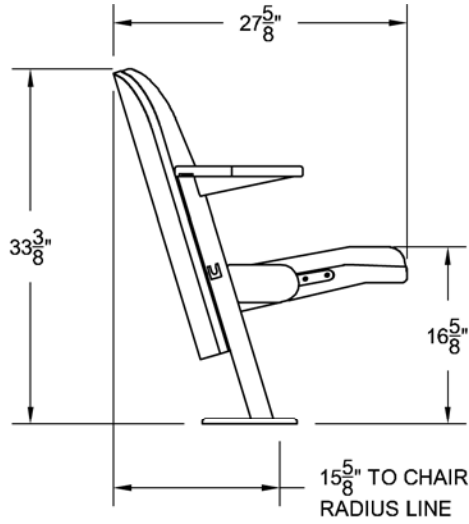

Figure 1 – Lyric D1 Front, Side, and Plan Views

(This model has inner-upholstered seat and back cushions with outer injection-molded seat cover and veneered plywood outer back panel and curved wood armrests.)

SIDE VIEW w/ SEAT DOWN

FRONT VIEW

SIDE VIEW w/ SEAT UP

PLAN VIEW

Figure 3 – Lyric D4 Front, Side, and Plan Views

(This model has inner-upholstered seat and back cushions with outer injection-molded covers and curved polyethylene armrests.)

SIDE VIEW w/ SEAT DOWN

FRONT VIEW

SIDE VIEW w/ SEAT UP

PLAN VIEW

Figure 4 - Lyric Seating Layout Dimensions

CENTER-TO-CENTER DIMENSIONS ARE 19", 20", 21", OR 22".

* DIMENSION SHOW IS FOR D4 MODEL; DIMENSION FOR D1 MODEL IS 15-5/8".

** DIMENSION SHOW IS FOR D4 MODEL; DIMENSION FOR D1 MODEL IS 27-5/8".

Figure 5 - Lyric – Floor Mounting Details