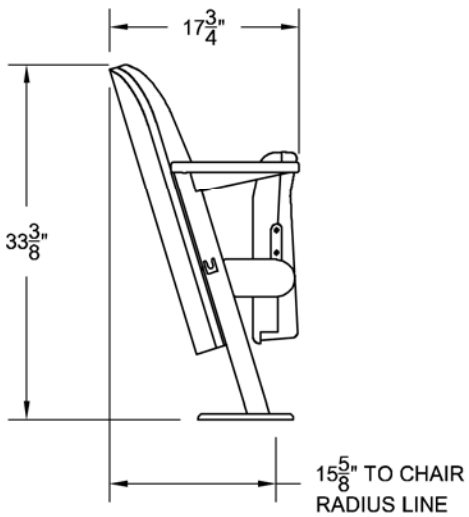

Figure 2 – Lyric D1 Front, Side, and Plan Views

(This model has inner-upholstered seat and back cushions with outer injection-molded seat cover and veneered plywood outer back panel and flat wood armrests.)

SIDE VIEW w/ SEAT DOWN

FRONT VIEW

SIDE VIEW w/ SEAT UP

PLAN VIEW

Figure 3 – Lyric D4 Front, Side, and Plan Views

(This model has inner-upholstered seat and back cushions with outer injection-molded covers and curved polyethylene armrests.)

SIDE VIEW w/ SEAT DOWN

FRONT VIEW

SIDE VIEW w/ SEAT UP

PLAN VIEW

Figure 4 - Lyric Seating Layout Dimensions

CENTER-TO-CENTER DIMENSIONS ARE 19", 20", 21", OR 22".

* DIMENSION SHOW IS FOR D4 MODEL; DIMENSION FOR D1 MODEL IS 15-5/8".

** DIMENSION SHOW IS FOR D4 MODEL; DIMENSION FOR D1 MODEL IS 27-5/8".

Figure 5 - Lyric – Floor Mounting Details